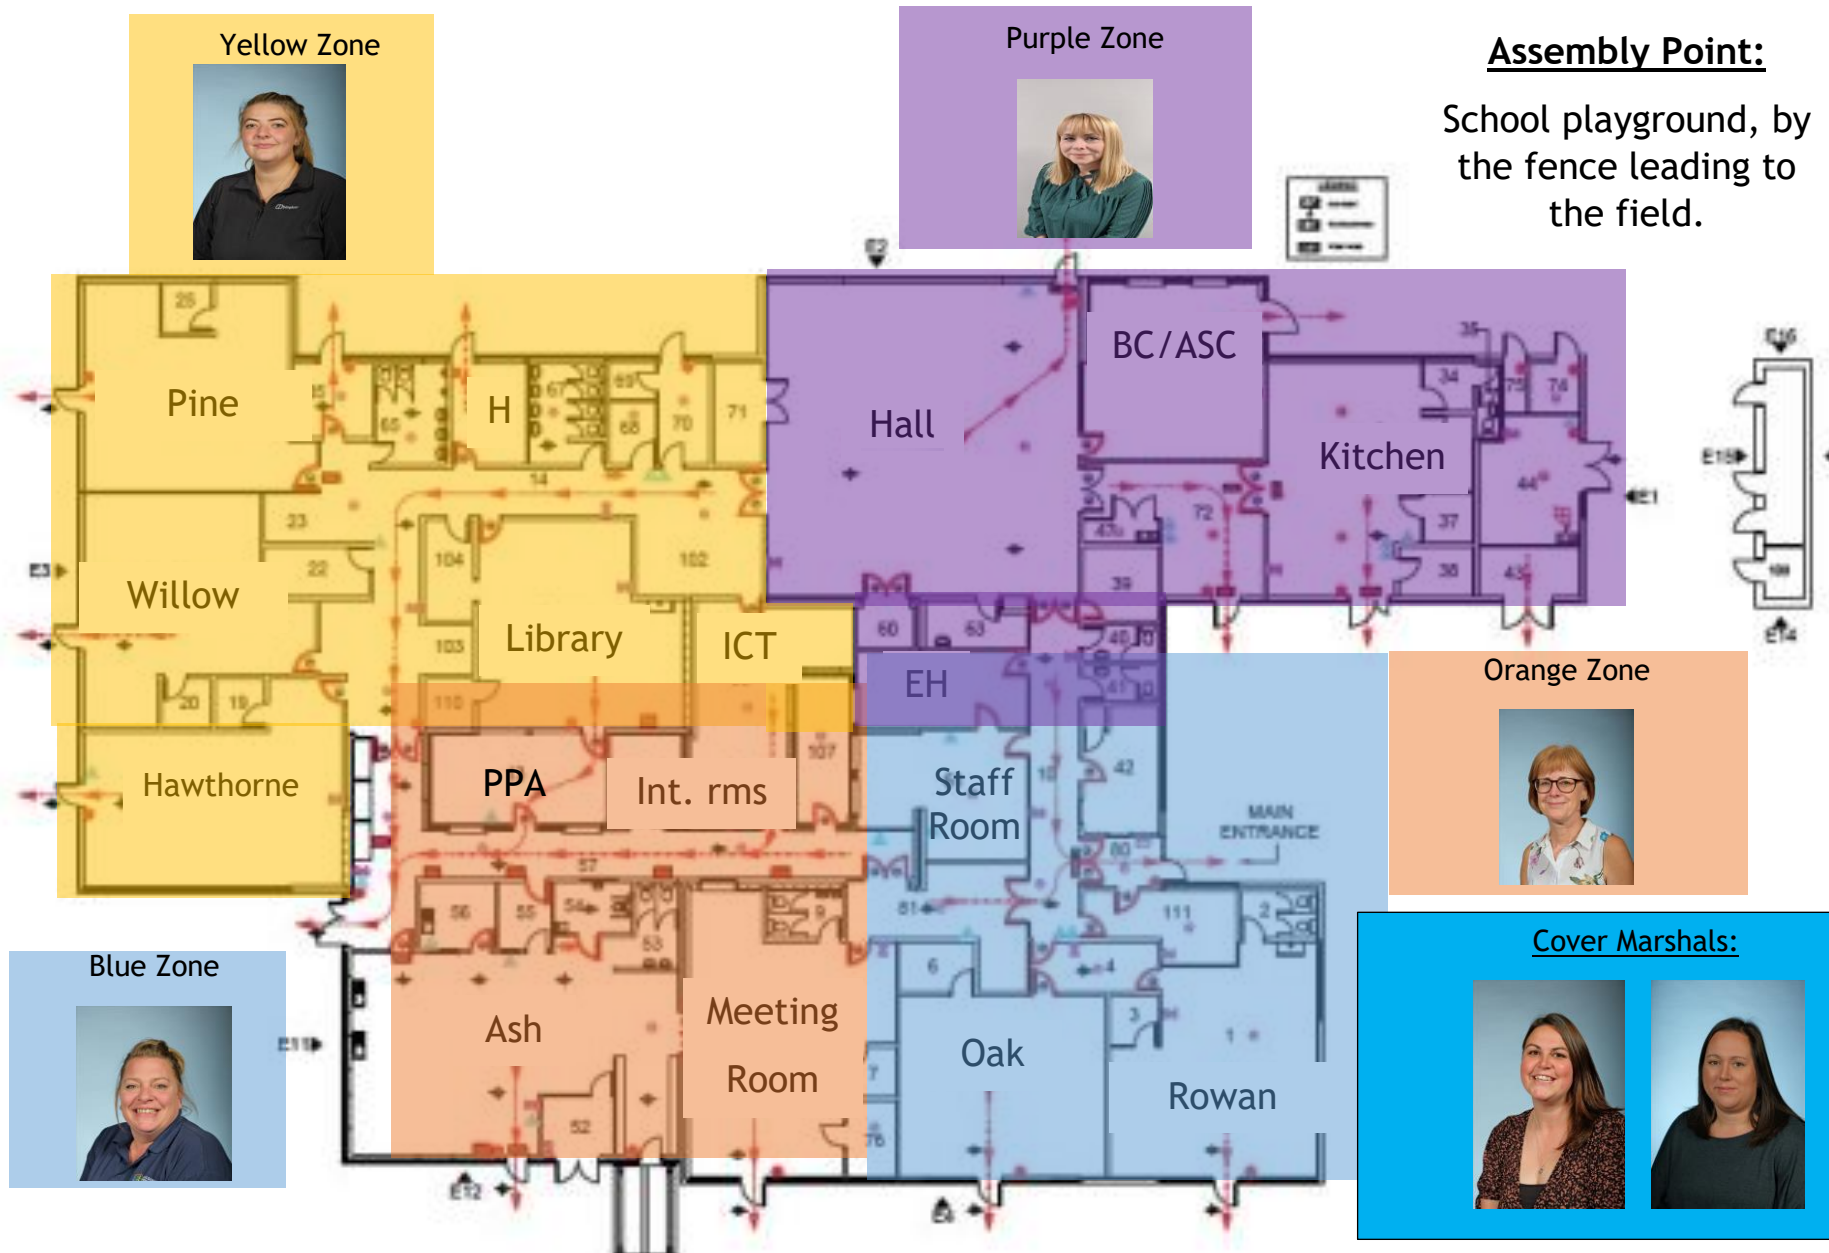

Baildon Glen Primary School Fire Evacuation Plan

Yellow Zone

Purple Zone

Assembly Point:

School playground, by the fence leading to the field.

Orange Zone

Blue Zone

Cover Marshals: